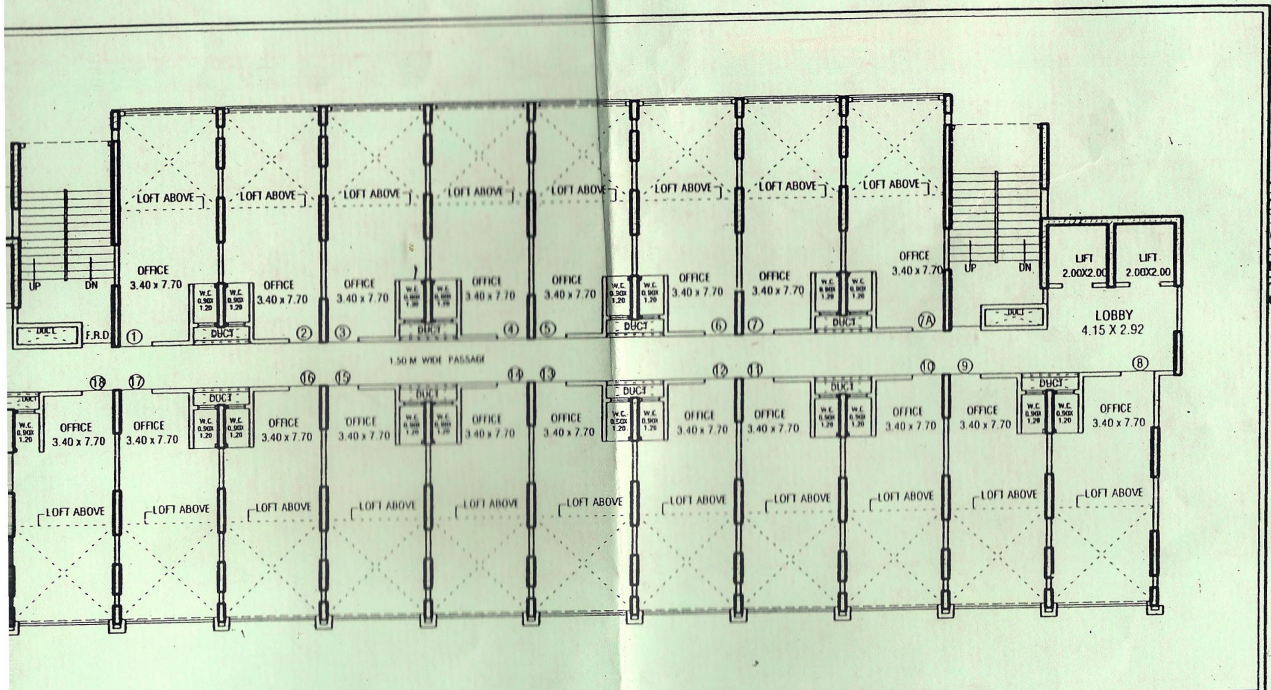

Actual Photograph-Office Interior

Each office with attached toilets & 12 seating capacity with cabin.

ANNEXURE "C"

PROJECT NAME:-
ROYAL PALMS INDIA PVT. LTD.

WORK NAME:-
MASTERMIND - V
WING "A"

TITLE:-
TYPICAL 1ST TO 5TH & 7TH TO 11TH &
13TH TO 15TH FLOORS

NORTH:-